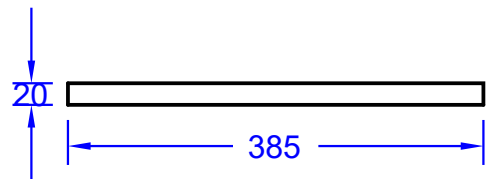

ITEMS: #97030
VOLCANO STONE ROCK

Top View

Isometric View

Front View

Side View

SPEC SHEET NOTES:

1. SCALE: 1 : 10 (Printer page scaling none, do not use fit to printable area option)
2. REVISION: 07/2019