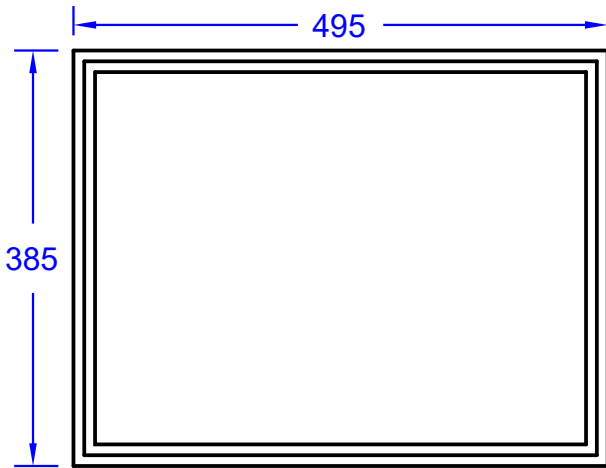

ITEMS: #97030
VOLCANO STONE ROCK

Top View

Isometric View

Front View

Side View

SPEC SHEET NOTES:

1. SCALE: 1 : 10 (Printer page scaling none, do not use fit to printable area option)
2. REVISION: 07/2019