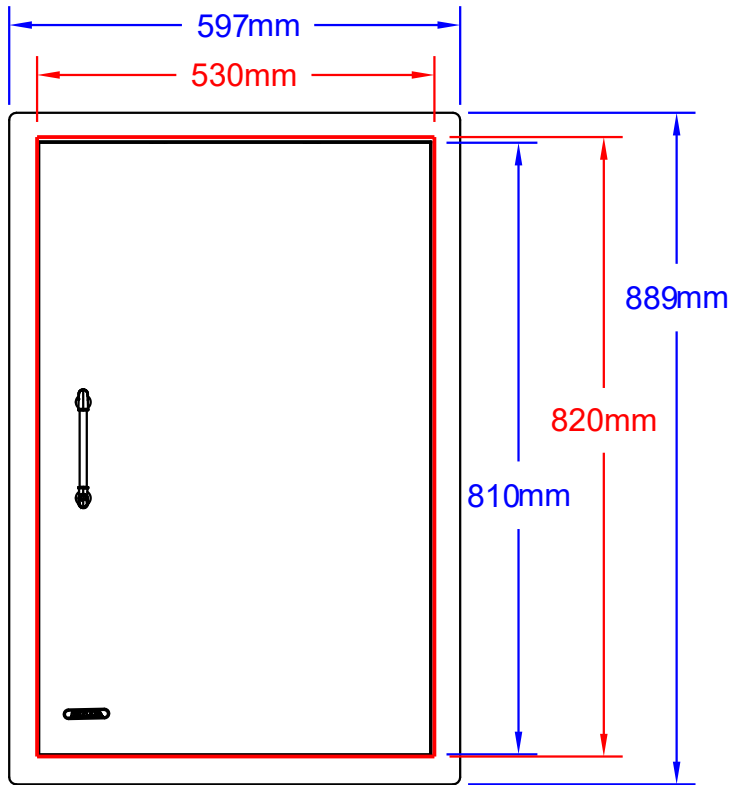

ITEMS: #89985
XL VERTICAL ACCESS DOOR

Top View

Isometric View

Front View

Side View

SPEC SHEET NOTES:

1. CUT DIMENSION 530L X 58D X 820H
2. SCALE: 1 : 10 (Printer page scaling none, do not use fit to printable area option)
3. REVISION: 06/2023