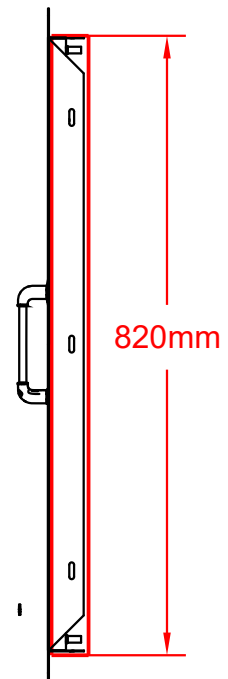

ITEMS: #89985
XL VERTICAL ACCESS DOOR

Top View

Isometric View

Front View

Side View

SPEC SHEET NOTES:

1. CUT DIMENSION 530L X 58D X 820H
2. SCALE: 1 : 10 (Printer page scaling none, do not use fit to printable area option)
3. REVISION: 06/2023