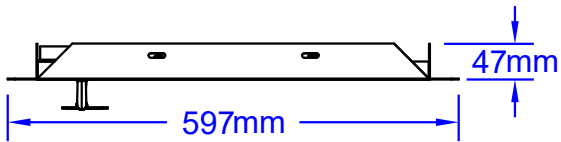

ITEMS: #89985
XL VERTICAL ACCESS DOOR

Top View

Isometric View

Front View

Side View

SPEC SHEET NOTES:

1. CUT DIMENSION 530L X 58D X 820H
2. SCALE: 1 : 10 (Printer page scaling none, do not use fit to printable area option)
3. REVISION: 06/2023