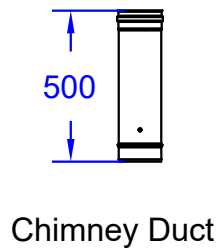

ITEMS: #66025CE
**LARGE WOOD FIRED
PIZZA OVEN
CART**

Isometric View

Front View

Side View

Chimney Top View

Chimney Duct

Chimney Cover with Hat

SPEC SHEET NOTES:

ITEM: 66025CE

1. DIMENSIONS IN MM

2. SCALE: 1 : 25 (Printer page scaling none, do not use fit to printable area option)

3. REVISION: 05/2019