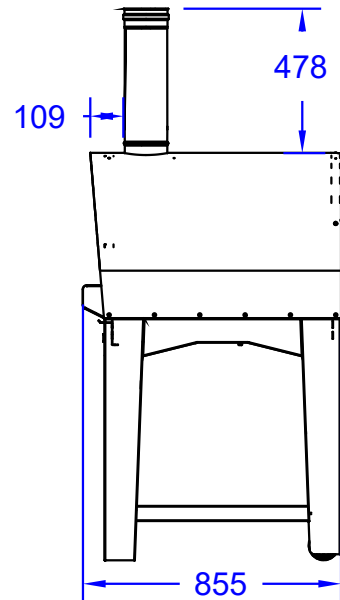

ITEMS: #66025CE
**LARGE WOOD FIRED
PIZZA OVEN
CART**

Isometric View

Front View

Side View

Chimney Top View

Chimney Duct

Chimney Cover with Hat

SPEC SHEET NOTES:

ITEM: 66025CE

1. DIMENSIONS IN MM

2. SCALE: 1 : 25 (Printer page scaling none, do not use fit to printable area option)

3. REVISION: 05/2019