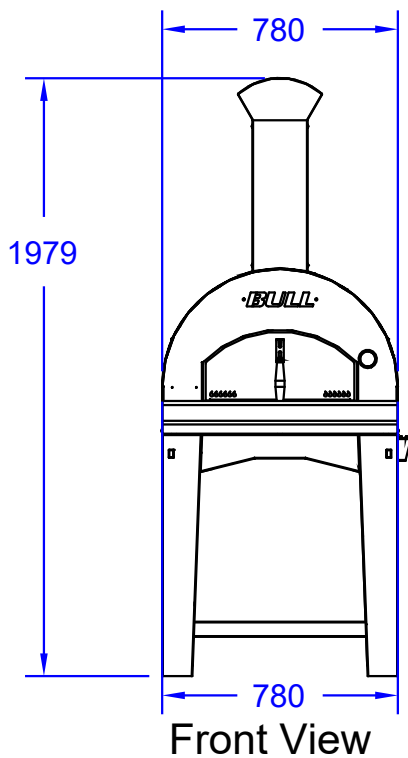

ITEMS: #66025CE
**LARGE WOOD FIRED
PIZZA OVEN
CART**

Isometric View

Front View

Side View

Chimney Top View

Chimney Duct

Chimney Cover with Hat

SPEC SHEET NOTES:

ITEM: 66025CE

1. DIMENSIONS IN MM

2. SCALE: 1 : 25 (Printer page scaling none, do not use fit to printable area option)

3. REVISION: 05/2019