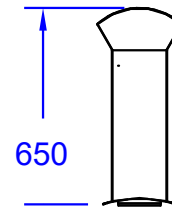

ITEMS: #66025CE
**LARGE WOOD FIRED
PIZZA OVEN
CART**

Isometric View

Front View

Side View

Chimney Top View

Chimney Duct

Chimney Cover with Hat

SPEC SHEET NOTES:

ITEM: 66025CE

1. DIMENSIONS IN MM

2. SCALE: 1 : 25 (Printer page scaling none, do not use fit to printable area option)

3. REVISION: 05/2019