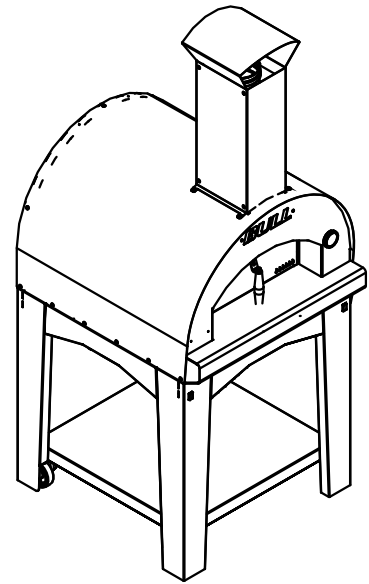

ITEMS: #66025CE
**LARGE WOOD FIRED
PIZZA OVEN
CART**

Isometric View

Front View

Side View

Chimney Top View

Chimney Duct

Chimney Cover with Hat

SPEC SHEET NOTES:

ITEM: 66025CE

1. DIMENSIONS IN MM

2. SCALE: 1 : 25 (Printer page scaling none, do not use fit to printable area option)

3. REVISION: 05/2019