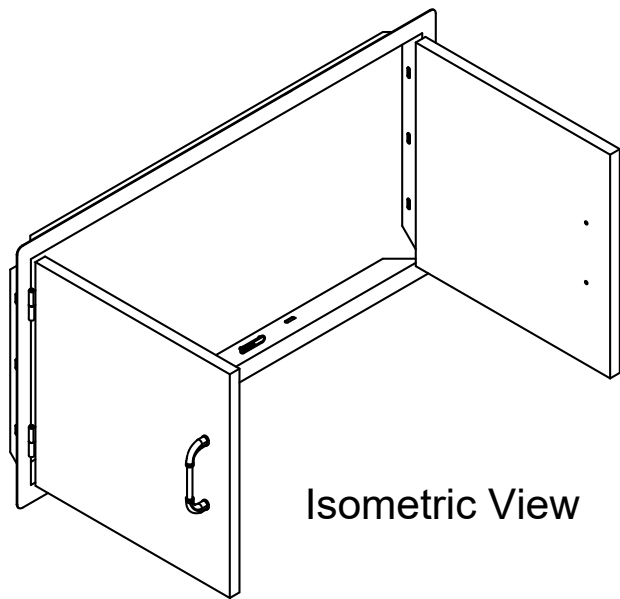

ITEMS: #34000
97CM DOUBLE DOOR

Isometric View

Top View

Front View

Side View

SPEC SHEET NOTES:

1. CUT DIMENSION 980 X 58D X 505H
2. SCALE: 1 : 10 (Printer page scaling none, do not use fit to printable area option)
3. REVISION: 07/2018