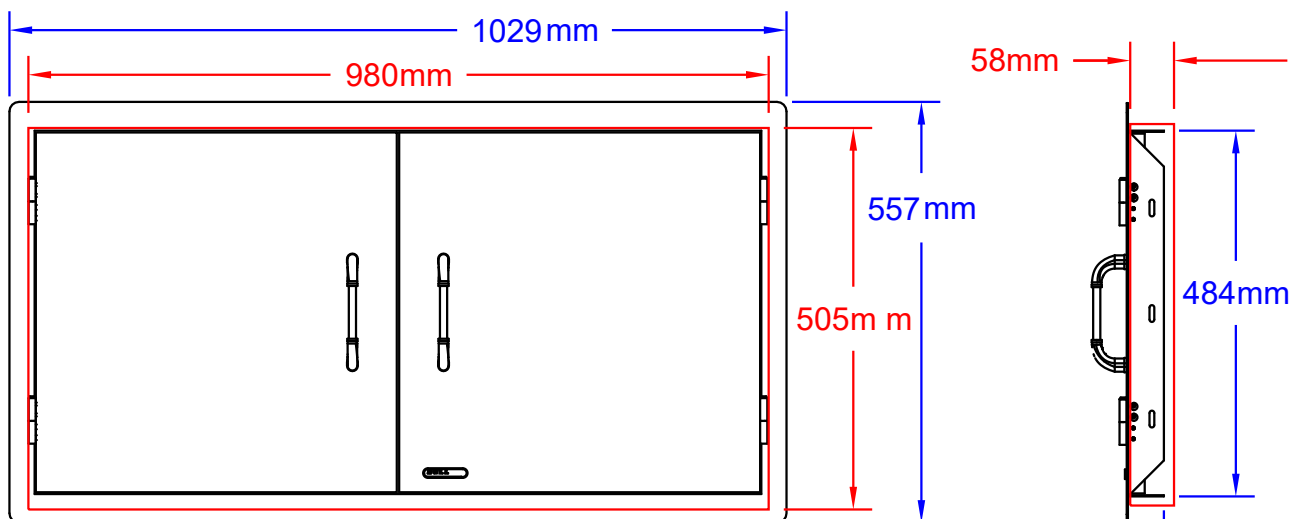

ITEMS: #34000
97CM DOUBLE DOOR

Isometric View

Top View

Front View

Side View

SPEC SHEET NOTES:

1. CUT DIMENSION 980 X 58D X 505H
2. SCALE: 1 : 10 (Printer page scaling none, do not use fit to printable area option)
3. REVISION: 07/2018