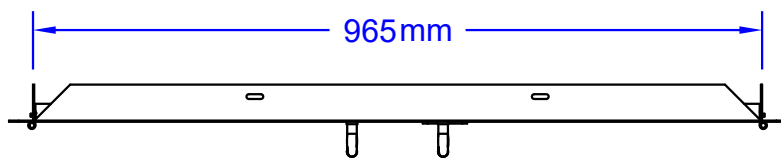

ITEMS: #34000
97CM DOUBLE DOOR

Isometric View

Top View

Front View

Side View

SPEC SHEET NOTES:

1. CUT DIMENSION 980 X 58D X 505H
2. SCALE: 1 : 10 (Printer page scaling none, do not use fit to printable area option)
3. REVISION: 07/2018