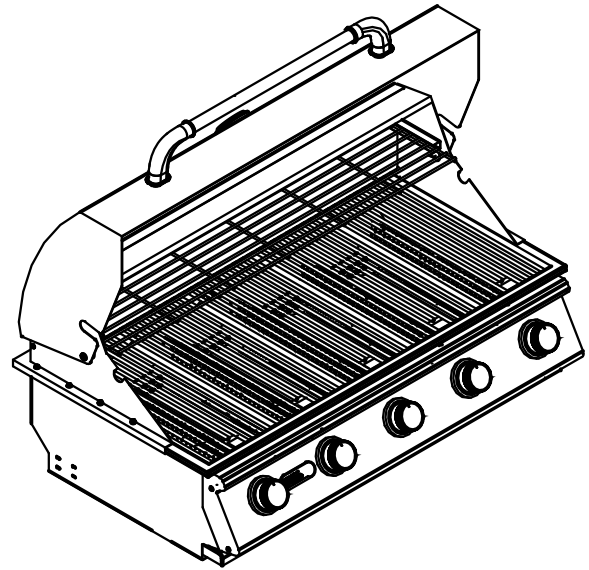

ITEM: #32369 NG  
RENEGADE GRILL

Top View

Isometric View

Front View

Side View

SPEC SHEET NOTES:

- 1. CUTOUT DIMENSIONS: 980L X 538D X 240H
- 2. SCALE: 1:15
- 2. REVISION: 07/2019

Printer page scaling none, do not use fit to printable area option