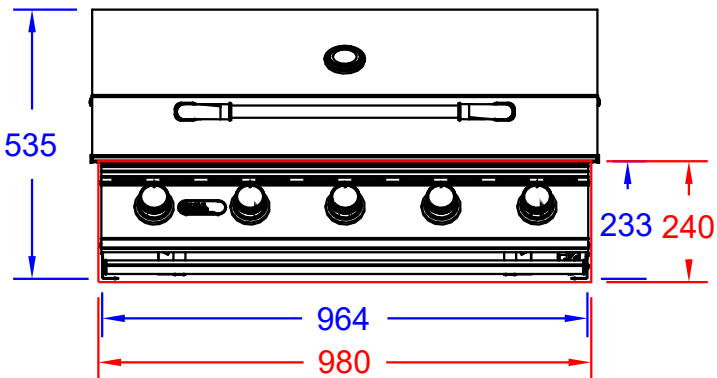

ITEM: #32369 NG  
RENEGADE GRILL

Top View

Isometric View

Front View

Side View

SPEC SHEET NOTES:

- 1. CUTOUT DIMENSIONS: 980L X 538D X 240H
- 2. SCALE: 1:15
- 2. REVISION: 07/2019

Printer page scaling none, do not use fit to printable area option