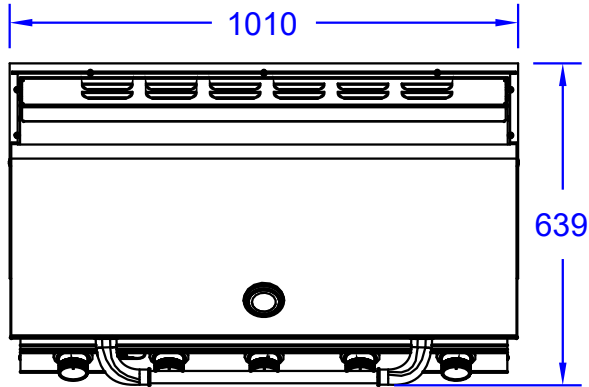

ITEM: #32369 NG  
RENEGADE GRILL

Top View

Isometric View

Front View

Side View

SPEC SHEET NOTES:

- 1. CUTOUT DIMENSIONS: 980L X 538D X 240H
- 2. SCALE: 1:15
- 2. REVISION: 07/2019

Printer page scaling none, do not use fit to printable area option