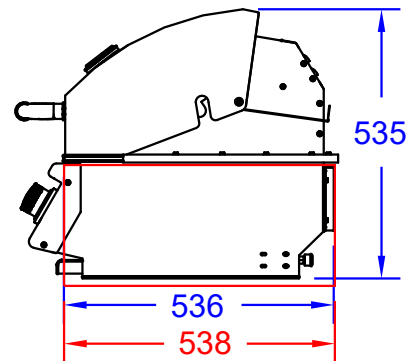

ITEM: #32369 NG  
RENEGADE GRILL

Top View

Isometric View

Front View

Side View

SPEC SHEET NOTES:

- 1. CUTOUT DIMENSIONS: 980L X 538D X 240H
- 2. SCALE: 1:15
- 2. REVISION: 07/2019

Printer page scaling none, do not use fit to printable area option