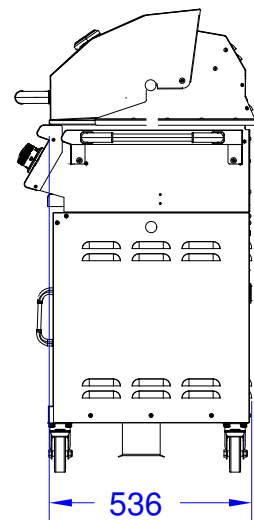

ITEMS: #32300CE LP, 32301CE NG  
RENEGADE CART

Top View

Front View

Side View

SPEC SHEET NOTES:

- 1.SCALE: 1 : 20 ( Printer page scaling none, do not use fit to printable area option )
2. REVISION: 10/2018