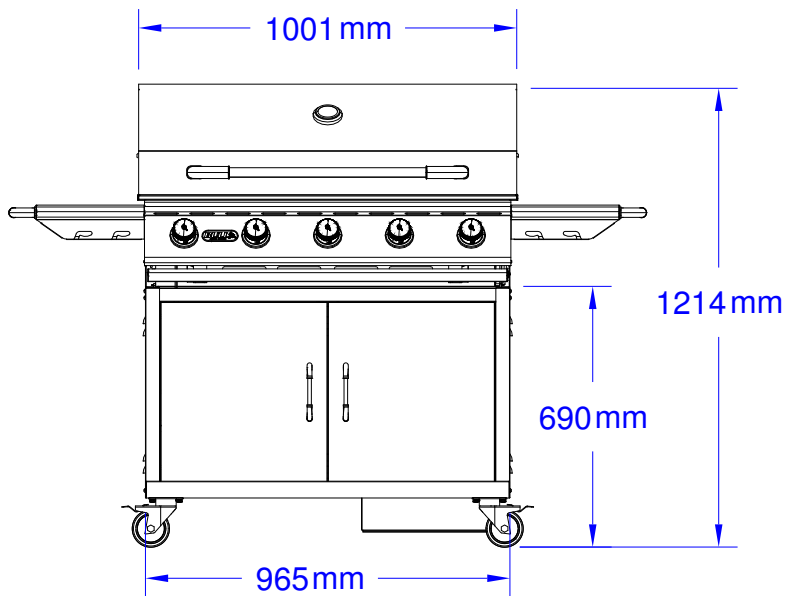

ITEMS: #32300CE LP, 32301CE NG  
RENEGADE CART

Top View

Front View

Side View

SPEC SHEET NOTES:

- 1.SCALE: 1 : 20 ( Printer page scaling none, do not use fit to printable area option )
2. REVISION: 10/2018