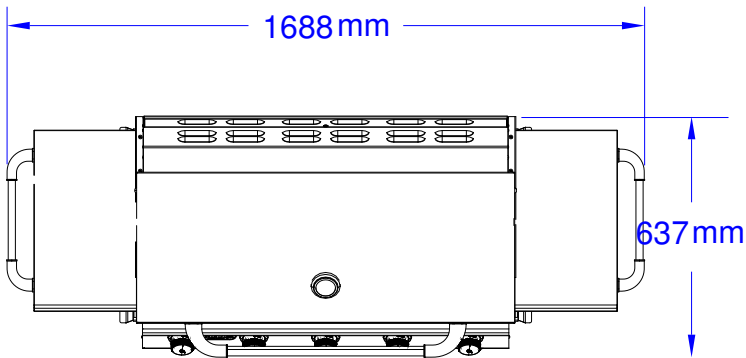

ITEMS: #32300CE LP, 32301CE NG  
RENEGADE CART

Top View

Front View

Side View

SPEC SHEET NOTES:

- 1.SCALE: 1 : 20 ( Printer page scaling none, do not use fit to printable area option )
2. REVISION: 10/2018