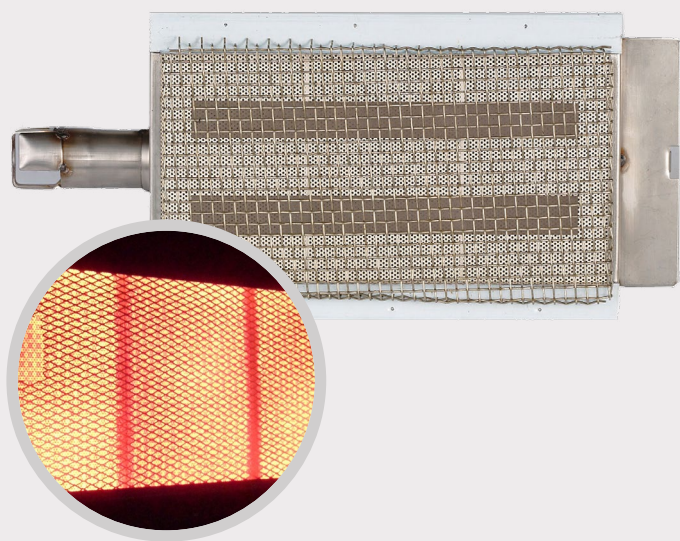

# GRILL ENHANCEMENTS

<b>Sidekick Cart Side Burner</b>			<b>#60010CE</b>	<b>LPG</b>
			On request	NG
304 Solid Cast Stainless Steel Burner. Piezo Ignition.				
304 Solid Stainless Steel Grate. GAS CONNECTION KIT NOT INCLUDED.				
Replaces right shelf on 61,76 & 97cm Bull Grill Carts.				
Specifications				
CE Certified	4.40 kWh			
Dimensions		Cut out Dimensions		
L 33.2 cm	D 47.7 cm	H 15.3 cm	L N/A	D N/A
CTN Length	0.54 Mts		CTN Height	0.21 Mts
CTN Width	0.40 Mts		CTN Weight	8 Kg 1 Pcs

<b>Infrared Searing Burner</b>			<b>#20505CE</b>	<b>LPG / NG</b>
Ceramic Infrared sear Burner 5.86 kWh.				
Replaces the rightmost burner on all Bull Grills. Takes less than one minute to install.				
Sear your Favourite Maet to Perfection.				
Specifications				
CE Certified	5.86 kWh			
Dimensions		Cut out Dimensions		
L 16.8 cm	D 40.8 cm	H 7.1 cm	L N/A	D N/A
CTN Length	0.48 Mts		CTN Height	0.20 Mts
CTN Width	0.46 Mts		CTN Weight	11.5 Kg 5 Pcs

<b>Volcanic Rock Lava Stone</b>			<b>#97030</b>	
Replaces 2 cooking grids on 76, 97 & 120cm Grills. USE ONLY ONE PER GRILL.				
Grease gutter around perimeter and Grease hole.				
Use as a Griddle for Fry Ups. Bake Pizza or Focaccia.				
Specifications				
20mm thick				
Dimensions		Cut out Dimensions		
L 49.5cm	D 38.5cm	H 2.0cm	L N/A	D N/A
CTN Length	0.53 Mts		CTN Height	0.09 Mts
CTN Width	0.43 Mts		CTN Weight	10.5 Kg 1 Pcs